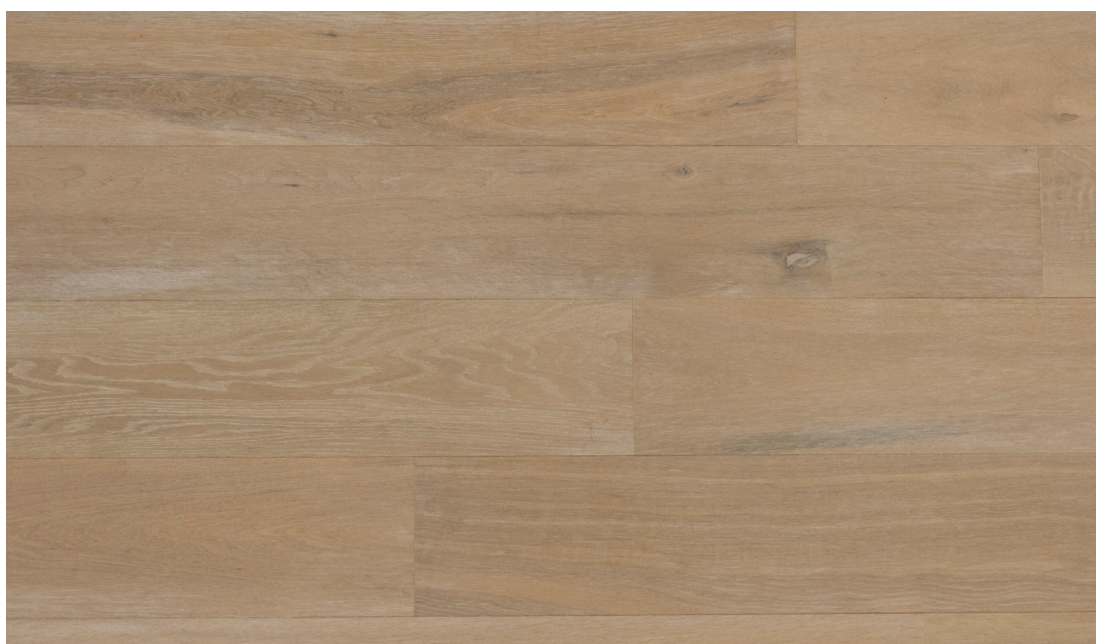

## GRADING DESCRIPTION

Texture	Slightly brushed
Grading	Medium rustic
Colour variation	Medium - High
Knots	
Sound knots	Ø ≤ 30mm
Unsound knots	Ø ≤ 25mm
Bark	Length ≤ 150mm, Width ≤ 15mm
Sapwood	Width ≤ 40mm, no limit in length
End crack	
Light colors	Width ≤ 6mm, Length ≤ 100mm
Dark colors	Width ≤ 6mm, Length ≤ 300mm
Surface crack	
Light colors	Length ≤ 3mm, L ≤ 200mm
Dark colors	Length ≤ 3mm, no limit in length
Insect hole	Ø ≤ 2mm, 8/400mm
Decay	Not allowed
Blue/yellow stain	Not allowed
Sound heart	Allowed
Machine marks	Not allowed

**THIS PICTURE IS AN INDICATION OF THE GRADING AS DESCRIBED**

### Colour variation

From little colour variation/sapwood to bigger colour variation/sapwood